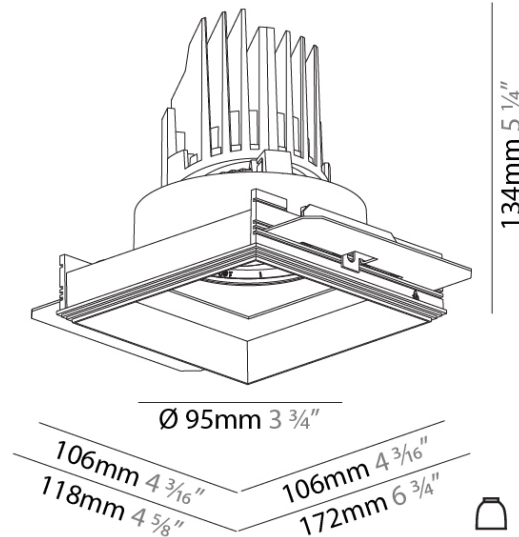

ELECTRICAL

Lamp Type: LED (Zhaga Standard)
Input Wattage (W): 15.5
Total Output Wattage (W): 14.5
Dimming: Tri-Mode (Non-Dimming and Phase Dimming (120Vac only) and 0-10V Dimming)
Driver Included: No
Driver Location: Recessed Housing
Driver Type: Constant Current - Universal
Driver Class: Class 2
Housing: See components
Input Voltage (V): 120 - 277
Constant Current (MA): 500

LED

Number of LEDs: 1
[Color Temperature (°K): 2700 / 3000 / 3500 / 4000](#)
Max. Delivered Lumen (lm): 940 / 980 / 1029 / 1050
Nominal Lumen (lm): 1386 / 1438 / 1511 / 1542
CRI: >90 CRI
Efficiency (%): 87.9 / 88.4 / 87.9
Lamp Life (hrs): 50000
Upon Request: RGB-W Tunable White Special Color Temperature
Special LED

OPTICAL

[Reflector°: 20 / 40 / 60](#)
Adjustability: Rotational 355°; Tilt 30°
Upon Request: Special Beam Angles

RATINGS AND CERTIFICATIONS

Available for international specifications by adding "INT" at the end of the existing Model #. For assistance on 'custom' specifications, contact zteam@zaneen.com. In a constant effort to supply the best product, we reserve the right to change specifications or materials without notice. The most recent specification sheets are found at zaneen.com

IP rating: IP20